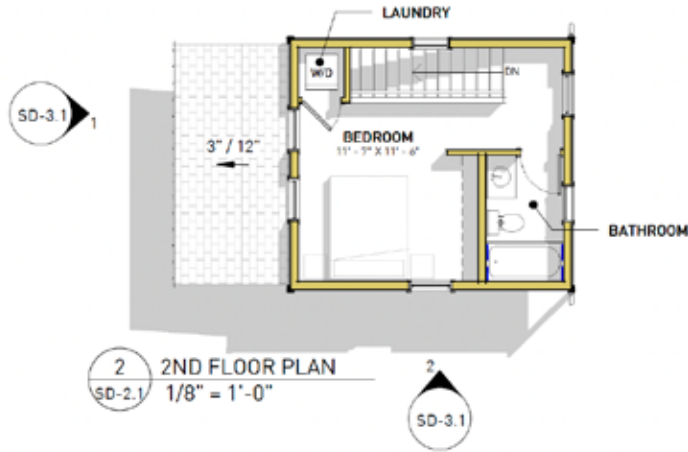

## COTTAGES

HIBISCUS (UNIT C)

**HIBISCUS (UNIT C)**

**1 BED - 2 STORY**

BEDROOMS	1
BATHROOMS	1
SQUARE FOOTAGE	515 SF
FRONT PORCH	88 SF

FLOOR PLANS  
SD-2.1  
12/08/2023

**HIBISCUS (UNIT C)**  
REYNOLDS COTTAGES  
BRUNSWICK, GLYNN COUNTY, GA