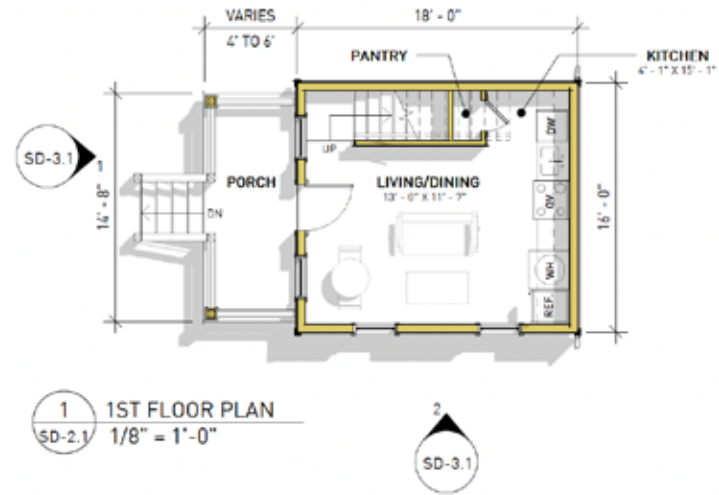

## COTTAGES

HIBISCUS (UNIT C)

**HIBISCUS (UNIT C)**

**1 BED - 2 STORY**

BEDROOMS	1
BATHROOMS	1
SQUARE FOOTAGE	515 SF
FRONT PORCH	88 SF

FLOOR PLANS  
SD-2.1  
12/08/2023

**HIBISCUS (UNIT C)**  
REYNOLDS COTTAGES  
BRUNSWICK, GLYNN COUNTY, GA