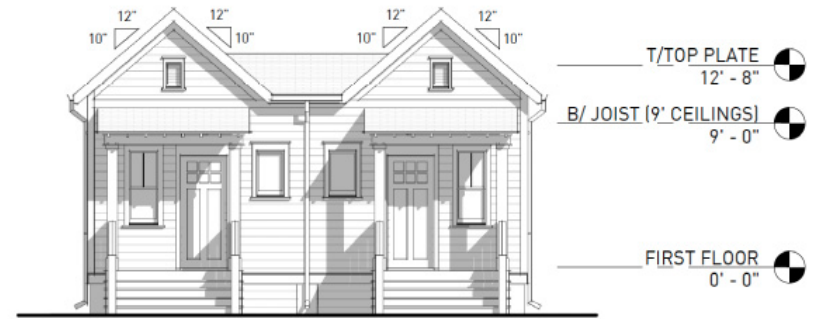

# Reynolds COTTAGES

ASTER (UNIT 1)

**ASTER (UNIT A1)**  
**1 BED - 1 STORY**

BEDROOMS	1
BATHROOMS	1
SQUARE FOOTAGE	224 SF
FRONT PORCH	41 SF

FLOOR PLAN  
 SD-2.1  
 12/08/2023

**ASTER (UNIT A1)**  
 REYNOLDS COTTAGES  
 BRUNSWICK, GLYNN COUNTY, GA

**ASTER (UNIT A1)**  
**1 BED - 1 STORY**

BEDROOMS	1
BATHROOMS	1
SQUARE FOOTAGE	224 SF
FRONT PORCH	41 SF

2 SIDE ELEVATION  
 SD-3.1 1/8" = 1'-0"

1 FRONT ELEVATION  
 SD-3.1 1/8" = 1'-0"

STREET-FACING  
 ELEVATIONS  
 SD-3.1  
 12/08/2023