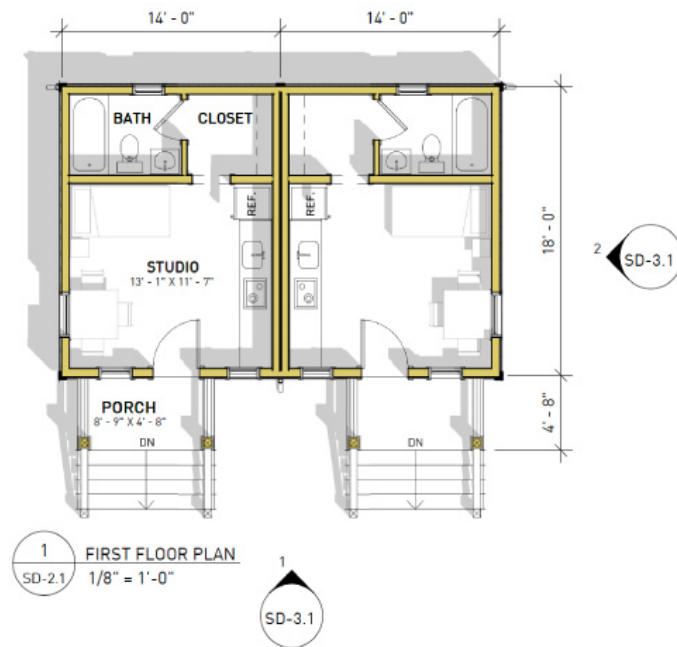

*Floorplans*

# Reynolds COTTAGES

ASTER (UNIT 1)

**ASTER (UNIT A1)**  
**1 BED - 1 STORY**

BEDROOMS	1
BATHROOMS	1
SQUARE FOOTAGE	224 SF
FRONT PORCH	41 SF

FLOOR PLAN  
 SD-2.1  
 12/08/2023

**ASTER (UNIT A1)**  
 REYNOLDS COTTAGES  
 BRUNSWICK, GLYNN COUNTY, GA

**ASTER (UNIT A1)**  
**1 BED - 1 STORY**

BEDROOMS	1
BATHROOMS	1
SQUARE FOOTAGE	224 SF
FRONT PORCH	41 SF

2 SIDE ELEVATION  
 SD-3.1 1/8" = 1'-0"

1 FRONT ELEVATION  
 SD-3.1 1/8" = 1'-0"

STREET-FACING  
 ELEVATIONS  
 SD-3.1  
 12/08/2023